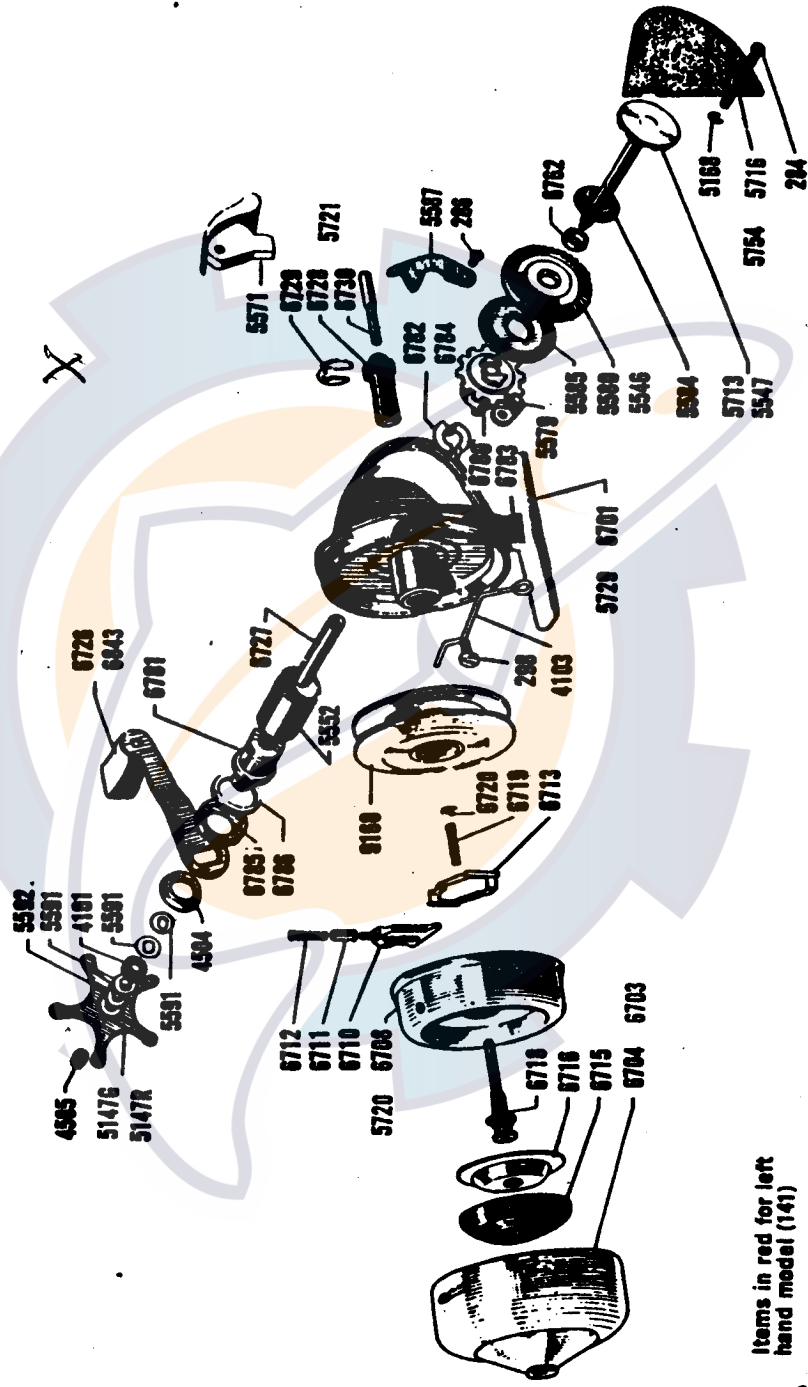

Garcia ABU-MATIC 140-141-160

Items in red for left hand model (141)

Please specify both reel model and part numbers when ordering.